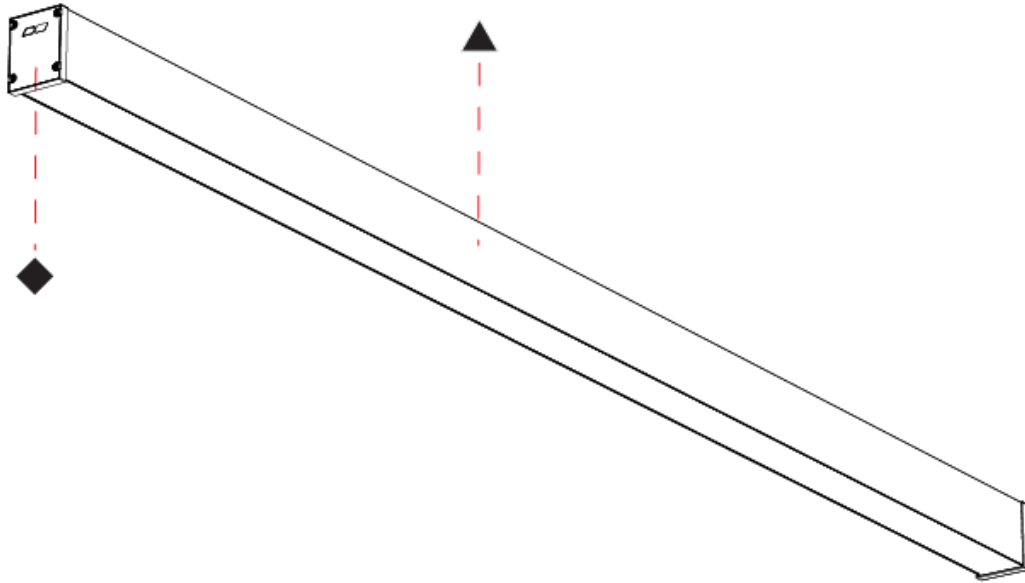

SLIDER STRAIGHT IP54 SURFACE

A3D392-

PROJECT

TYPE

SPECIFIER

QUANTITY

DATE

A